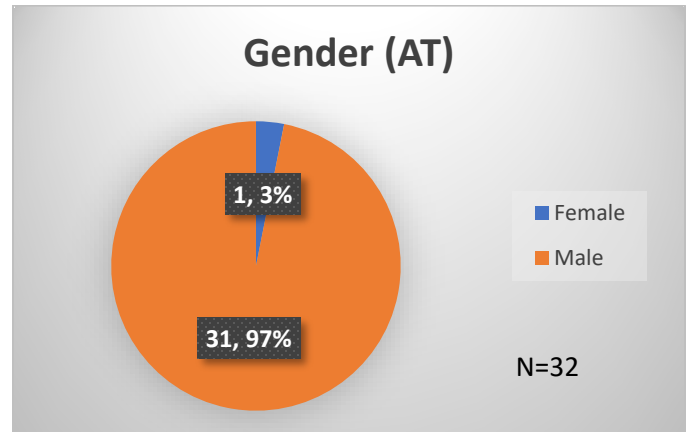

Daily Data Dashboard – September 14, 2023
Demographics for JTDC Population
Thursday Morning Midnight Count

Total # of probation Involved youth¹: 1,301

¹ Probation Active: Any youth who is pending sentencing with an active social history, has been formally placed on probation or supervision with Cook County Juvenile Probation on the date of the report.

*Age, Gender and Race for Criminal Court population (N=2) is not represented in this report.

Data sources: cFive Supervisor – Probation Population and RMIS – JTDC Population

Daily Data Dashboard – September 14, 2023
Demographics for JTDC Population
Thursday Morning Midnight Count