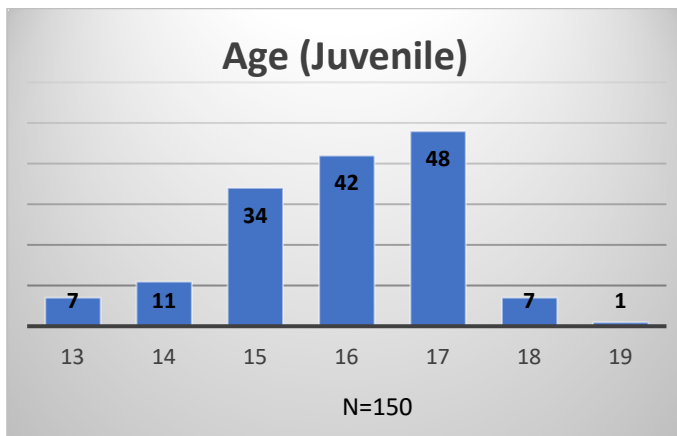

Daily Data Dashboard – September 14, 2023
Demographics for JTDC Population
Thursday Morning Midnight Count

Total # of probation Involved youth¹: 1,301

¹ Probation Active: Any youth who is pending sentencing with an active social history, has been formally placed on probation or supervision with Cook County Juvenile Probation on the date of the report.

*Age, Gender and Race for Criminal Court population (N=2) is not represented in this report.

Data sources: cFive Supervisor – Probation Population and RMIS – JTDC Population

Daily Data Dashboard – September 14, 2023
Demographics for JTDC Population
Thursday Morning Midnight Count