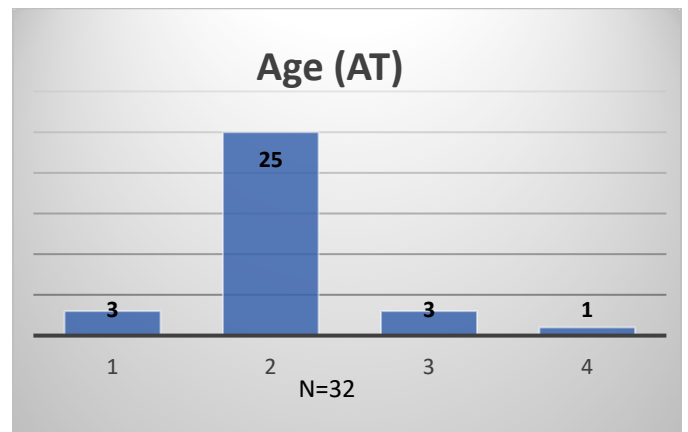

Daily Data Dashboard – September 14, 2023
Demographics for JTDC Population
Thursday Morning Midnight Count

Total # of probation Involved youth¹: 1,301

¹ Probation Active: Any youth who is pending sentencing with an active social history, has been formally placed on probation or supervision with Cook County Juvenile Probation on the date of the report.

*Age, Gender and Race for Criminal Court population (N=2) is not represented in this report.

Data sources: cFive Supervisor – Probation Population and RMIS – JTDC Population

Daily Data Dashboard – September 14, 2023
Demographics for JTDC Population
Thursday Morning Midnight Count