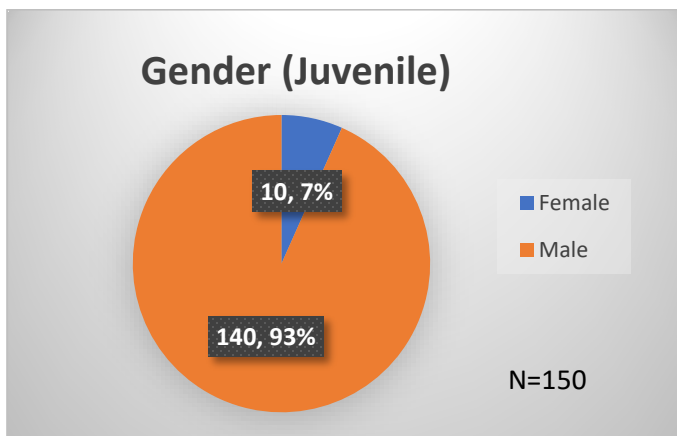

Daily Data Dashboard – September 14, 2023
Demographics for JTDC Population
Thursday Morning Midnight Count

Total # of probation Involved youth¹: 1,301

¹ Probation Active: Any youth who is pending sentencing with an active social history, has been formally placed on probation or supervision with Cook County Juvenile Probation on the date of the report.

*Age, Gender and Race for Criminal Court population (N=2) is not represented in this report.

Data sources: cFive Supervisor – Probation Population and RMIS – JTDC Population

Daily Data Dashboard – September 14, 2023
Demographics for JTDC Population
Thursday Morning Midnight Count