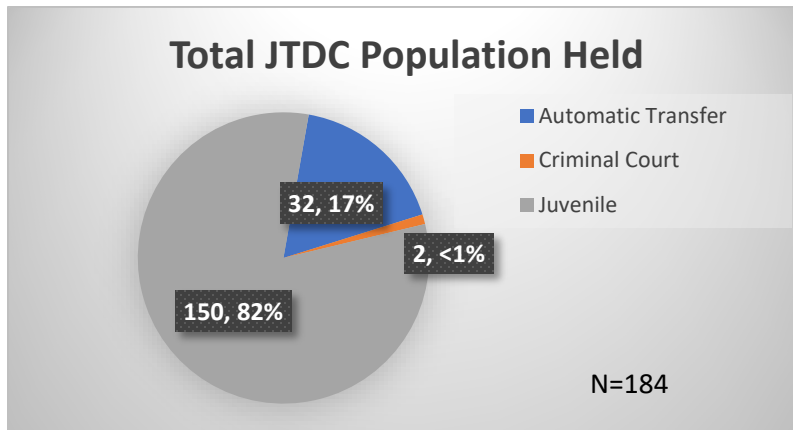

Daily Data Dashboard – September 14, 2023
Demographics for JTDC Population
Thursday Morning Midnight Count

Total # of probation Involved youth¹: 1,301

¹ Probation Active: Any youth who is pending sentencing with an active social history, has been formally placed on probation or supervision with Cook County Juvenile Probation on the date of the report.

*Age, Gender and Race for Criminal Court population (N=2) is not represented in this report.

Data sources: cFive Supervisor – Probation Population and RMIS – JTDC Population

Daily Data Dashboard – September 14, 2023
Demographics for JTDC Population
Thursday Morning Midnight Count